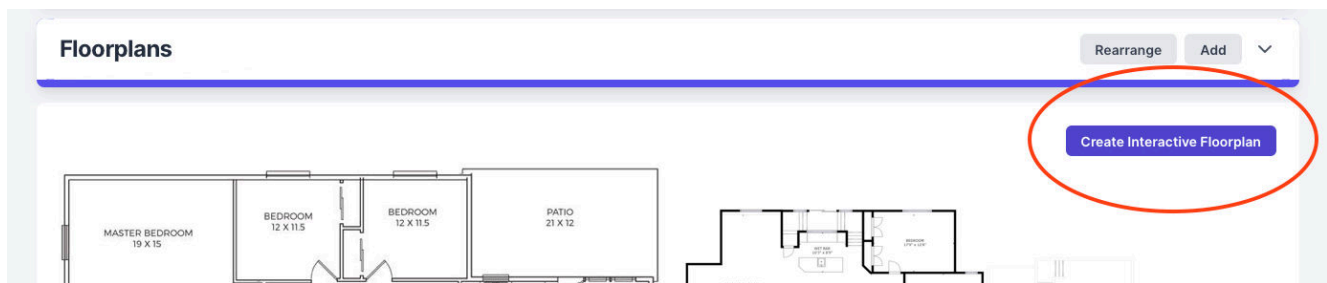

Search for articles...

Create Interactive Floor Plans in Aryeo

Learn how to create and display interactive floor plans on your property listings in Aryeo

Written by Sydney R

Updated over a month ago

Table of contents

Overview

Aryeo's **Interactive Floor Plan Builder** allows you to pair listing photos with floor plan images to create an immersive, clickable experience for your clients. This feature helps buyers visualize the flow of a property and adds extra value to your property websites.

How to Create an Interactive Floor Plan in Aryeo

To begin, make sure you've uploaded both **photos** and **floor plan images** to your listing.

1. Go to the **Listing page** for the property.
2. Scroll down to the **Floor Plans** section and click the dropdown arrow.
3. Click the **Create Interactive Floorplan** button.